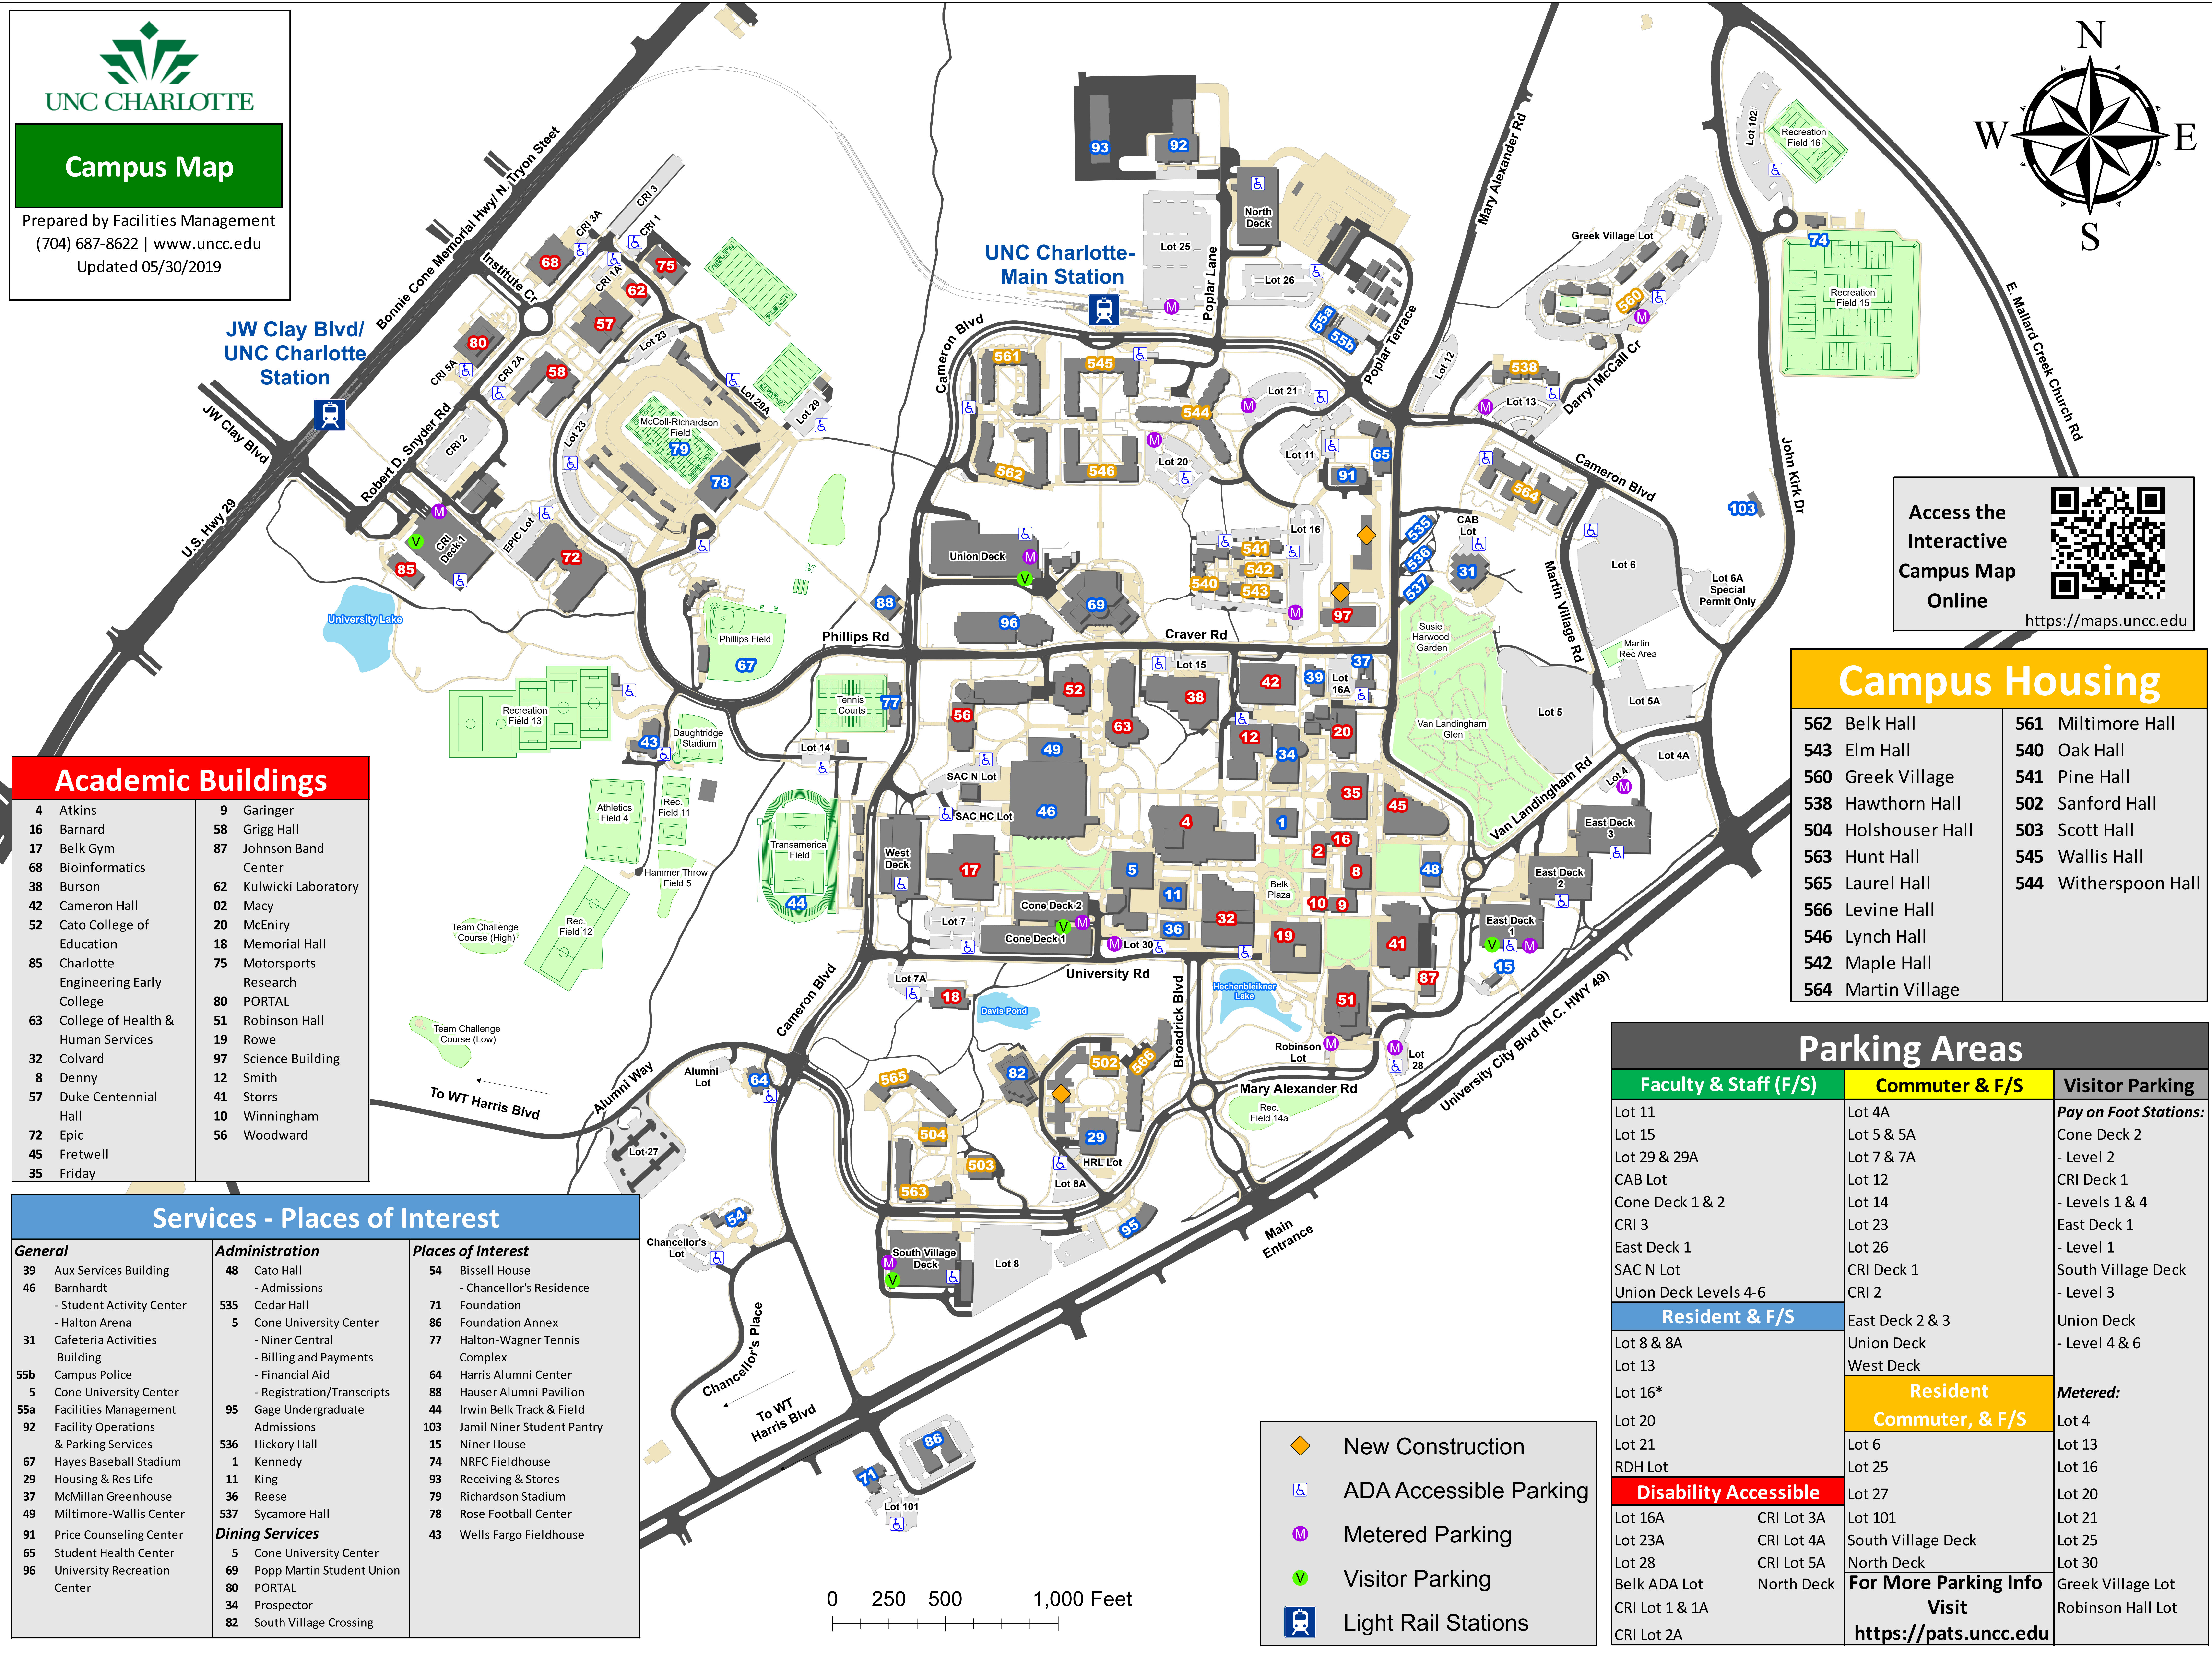

Campus Map

Prepared by Facilities Management
 (704) 687-8622 | www.uncc.edu
 Updated 05/30/2019

Access the Interactive Campus Map Online

<https://maps.uncc.edu>

Academic Buildings

4 Atkins	9 Garinger
16 Barnard	58 Grigg Hall
17 Belk Gym	87 Johnson Band Center
68 Bioinformatics	62 Kulwicks Laboratory
38 Burson	02 Macy
42 Cameron Hall	20 McEniry
52 Cato College of Education	18 Memorial Hall
85 Charlotte Engineering Early College	75 Motorsports Research
63 College of Health & Human Services	80 PORTAL
32 Colvard	51 Robinson Hall
8 Denny	19 Rowe
57 Duke Centennial Hall	97 Science Building
72 Epic	12 Smith
45 Fretwell	41 Storrs
35 Friday	10 Winningham
	56 Woodward

Parking Areas

Faculty & Staff (F/S)	Commuter & F/S	Visitor Parking
Lot 11	Lot 4A	Pay on Foot Stations: Cone Deck 2 - Level 2 CRI Deck 1 - Levels 1 & 4 East Deck 1 - Level 1 South Village Deck - Level 3 Union Deck - Level 4 & 6
Lot 15	Lot 5 & 5A	
Lot 29 & 29A	Lot 7 & 7A	
CAB Lot	Lot 12	
Cone Deck 1 & 2	Lot 14	
CRI 3	Lot 23	
East Deck 1	Lot 26	
SAC N Lot	CRI Deck 1	
Union Deck Levels 4-6	CRI 2	
	East Deck 2 & 3	
	Union Deck	Metered: Lot 4 Lot 13 Lot 16 Lot 20 Lot 21 Lot 25 Lot 30 Greek Village Lot Robinson Hall Lot
	West Deck	
	Resident	
	Commuter, & F/S	
	Lot 6	
	Lot 25	
	Lot 27	
	Lot 101	
	South Village Deck	
	North Deck	
	For More Parking Info Visit	
	https://pats.uncc.edu	

- New Construction
- ADA Accessible Parking
- Metered Parking
- Visitor Parking
- Light Rail Stations